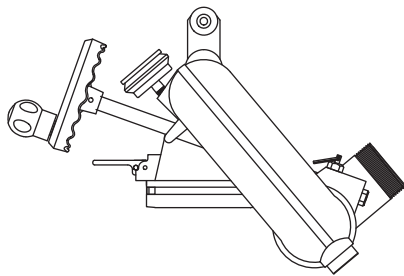

$4905.00

XFC-32 PACKAGE CONTAINS:

- SAFE-TAK Base (Specify Inlet)
- CROSSFIRE Storage Bracket
- CROSSFIRE Monitor Top (Specify Outlet)
- Any Master Stream 1000 or 1250S Nozzle sold on page 130 (Specify Inlet)

$4680.00

XFC-42 PACKAGE CONTAINS:

- SAFE-TAK Base (Specify Inlet)
- CROSSFIRE Storage Bracket
- CROSSFIRE Monitor Top (Specify Outlet)
- Quad Stack Tips (Specify Inlet)
- 5" or 10" (127 or 254mm) Stream Straightener (Specify Inlet & Outlet)

$5510.00

XFC-52 PACKAGE CONTAINS:

- SAFE-TAK Base (Specify Inlet)
- CROSSFIRE Storage Bracket
- CROSSFIRE Monitor Top (Specify Outlet)
- Any Master Stream 1000 or 1250S Nozzle sold on page 130 (Specify Inlet)
- Quad Stack Tips (Specify Inlet)
- 5" or 10" (127 or 254mm) Stream Straightener (Specify Inlet & Outlet)

$4905.00

XFC-32NB PACKAGE:

Package does not include storage bracket

$4680.00

XFC-42 PACKAGE:

Package does not include storage bracket

$5510.00

XFC-52NB PACKAGE:

Package does not include storage bracket

CROSSFIRE TOP & BRACKET INCLUDED

With All Three Packages

XFT-NJ — 2.5"NH Outlet
Monitor Top 1250 gpm (4500 l/min)