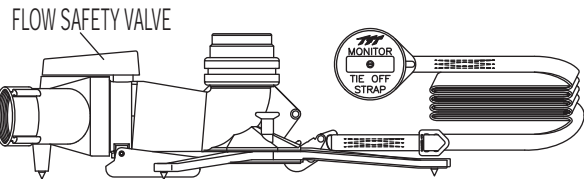

### QUAD TIPS

Included with XFC-42 and XFC-52 Package

**MST-4NJ — 2.5"NH**  
4 Stacked Tips Laser Engraved Flow Charts

### SAFE-TAK 1250 BASE w/CHOICE OF INLETS

Choose One Option

**XFH-\***  
SAFE-TAK 1250  
Portable Base

**XFH-1NP**  
Single 4"NH  
(100mm)

**XFH-1ST**  
Single 5"Storz  
(125mm)

**XFH-1NL**  
Single 3"NH  
(75mm)