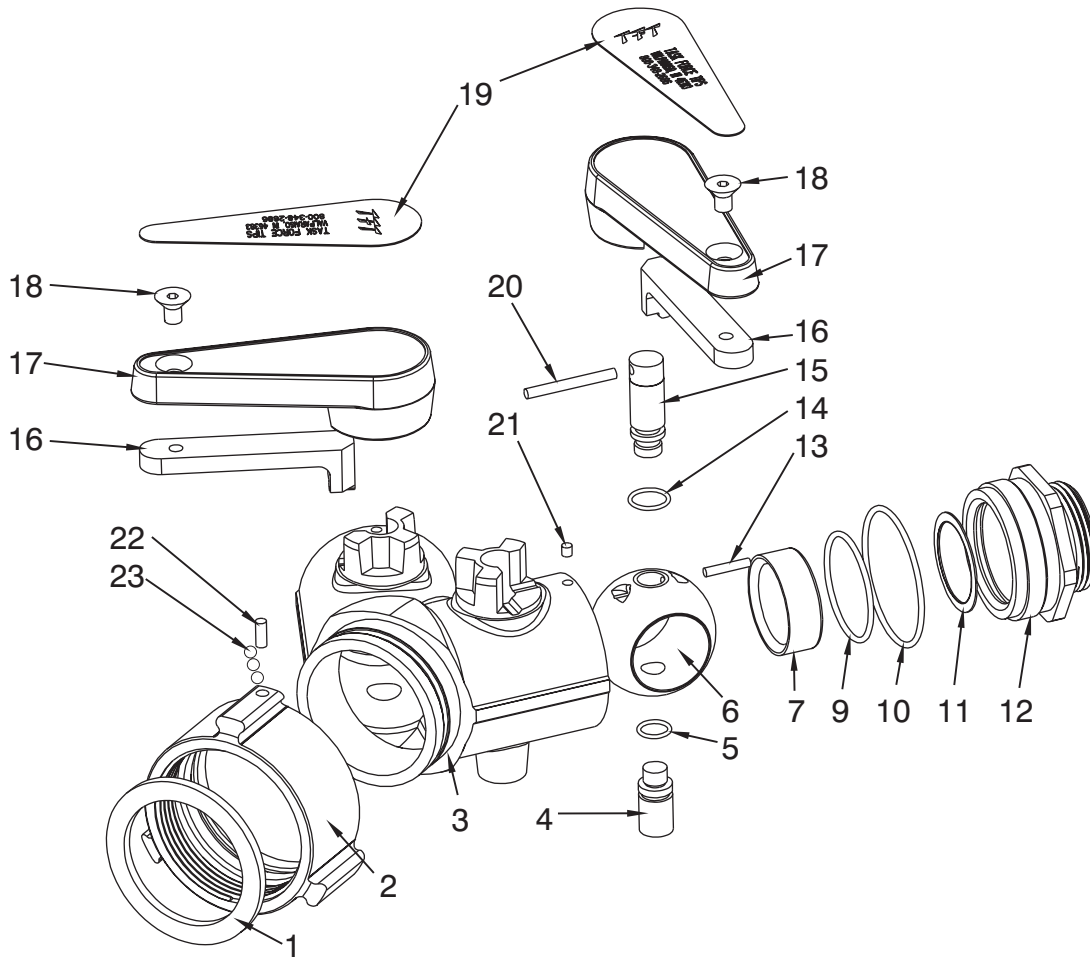

Gated Wye AYNJ-NF

FIG	DESCRIPTION	PART #	QTY
1	2-1/2 Coupling Gasket	V3190	1
2	2-1/2 Coupling*	M307*	1
3	Gated Wye Casting	AY100	1
4	Lower Trunnion	F14040	2
5	O-Ring-014	VO-014	2
6	Valve Ball	AY110	2
7	Valve Seat	AY140	2
9	O-Ring-134	VO-134	2
10	O-Ring-143	VO-143	2
11	Seat Belleville Spring	AY150	2
12	Outlet 1-1/2*	AY160*	2

FIG	DESCRIPTION	PART #	QTY
13	5/32 x 7/8 Spirol Pin	V1900	2
14	O-Ring-111	VO-111	2
15	Upper Trunnion	AY120	2
16	Handle Tongue	AY135	2
17	Valve Handle	AY130	2
18	5/16-18 x 1/2 Stainless FH Screw	VT31-18FH500	2
19	Label	AY010	2
20	5/32 x 1-3/4 Spirol Pin	VP156X1.75HD	2
21	10-32 x 3/16 Stainless Set Screw	VT10-32SS187	4
22	1/4-28 x 1/2 Stainless Set Screw	VT25-28SS500	1
23	3/16 Stainless Balls	V2120	48
*	Specify Thread When Ordering		